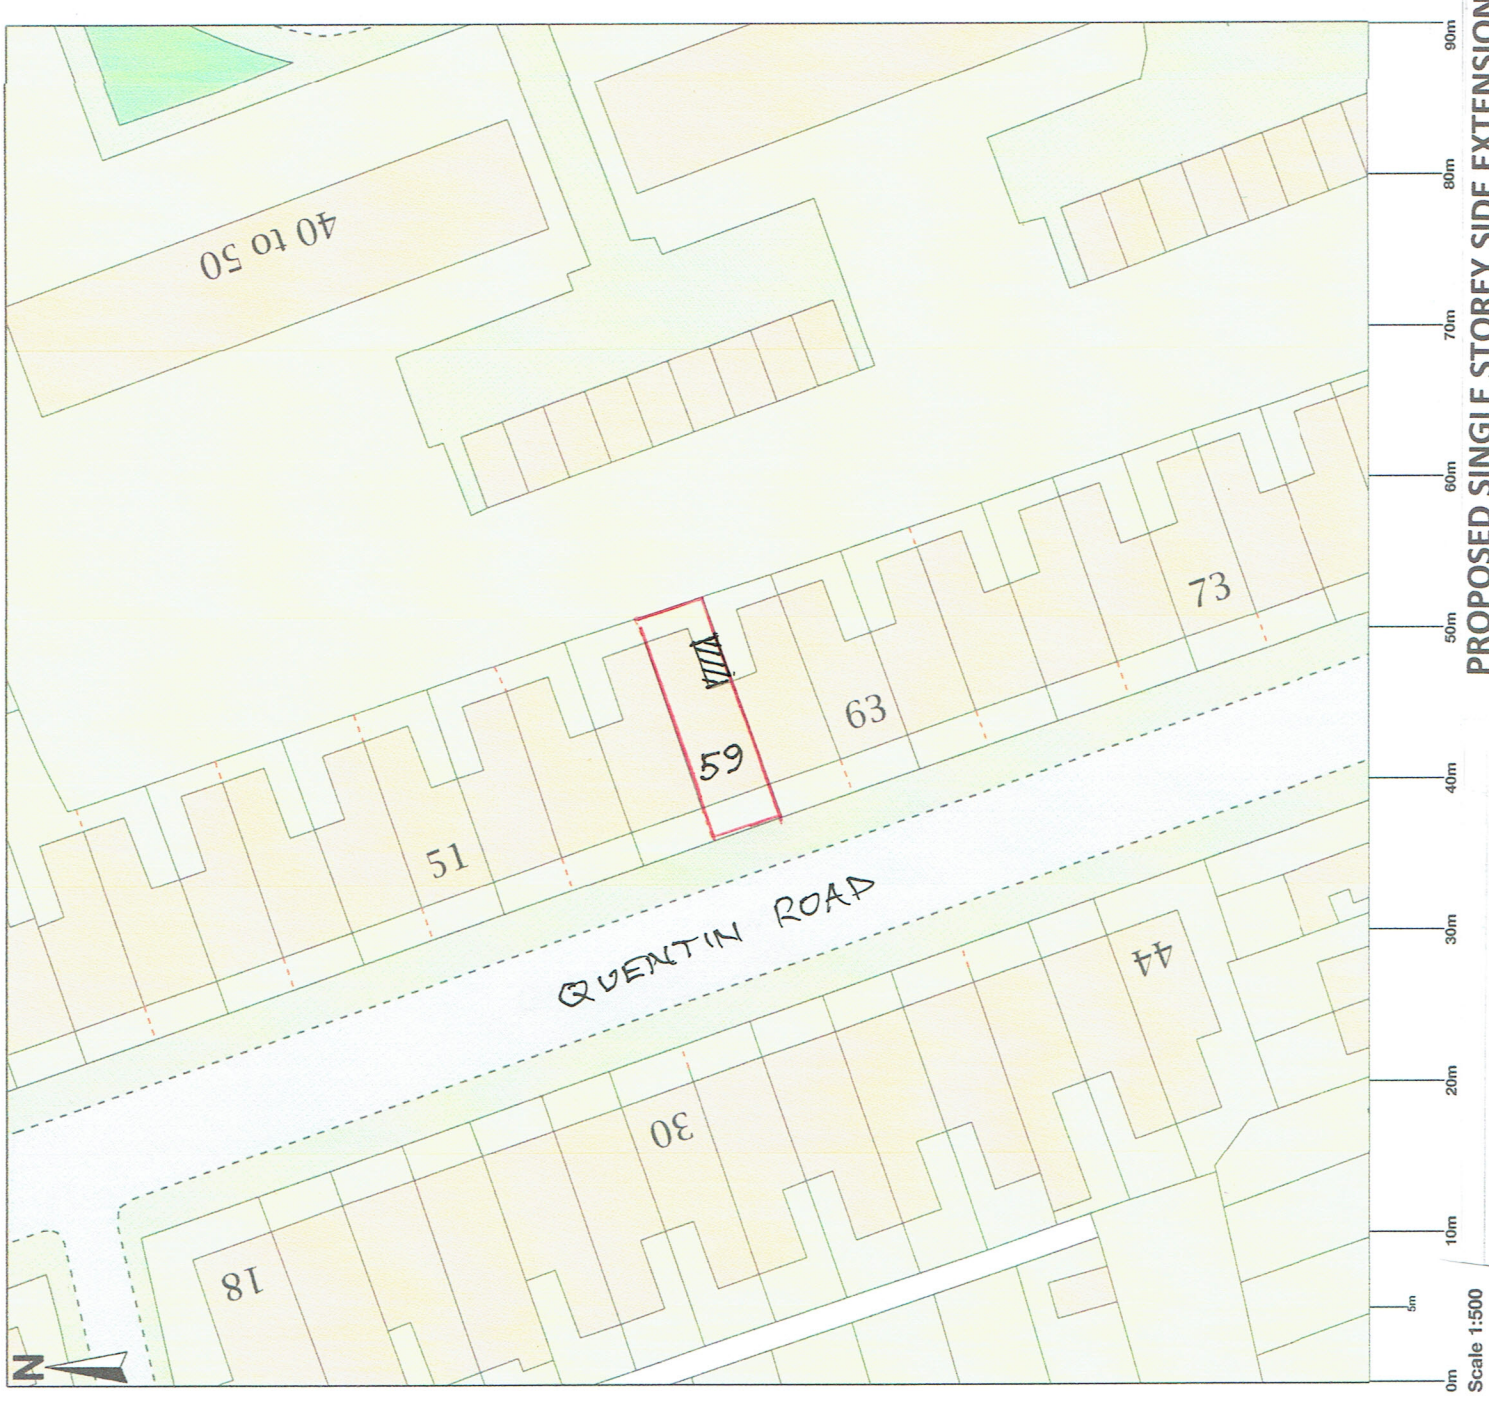

59 Quentin Road, London, SE13 5DG

LOCATION PLAN

59 Quentin Road, London, SE13 5DG

BLOCK PLAN

at
 59, QUENTIN ROAD, BLACKHEATH,
 LONDON SE13 5DG
 for
 MRS. J. KING.

LOCATION & BLOCK PLAN.
 REV. 'A'
 Drawing No. JK/18/01 Scales 1:500 & 1:1250

*Rev. A. Boundary marking
 amended as requested
 by h.A.*